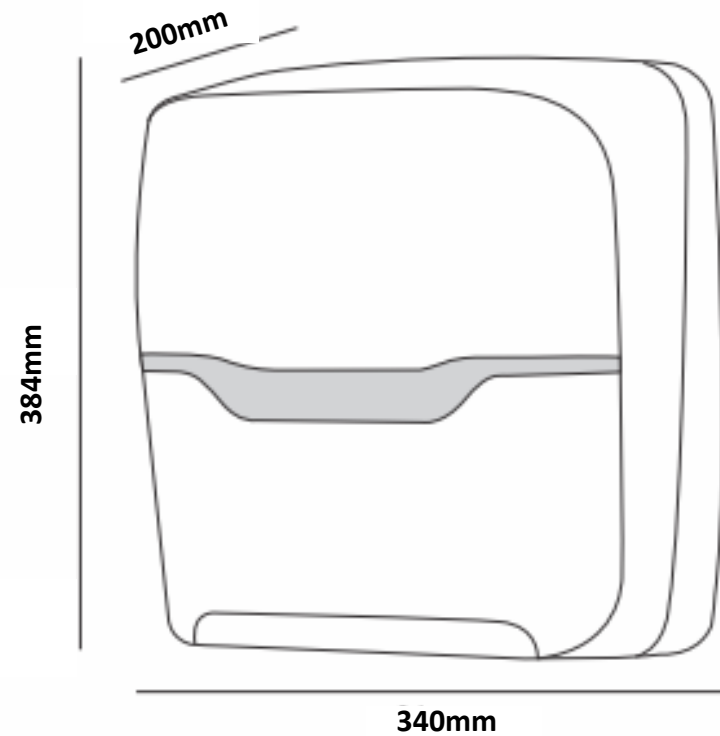

### Specifications

Model No:	DPDR0030
Operation:	Electrical+ Battery
Paper Dis. Length:	5 Level Adjustable
Material:	ABS Plastic
Color:	Black
Type:	Brush
Application:	Wash Basin Area
Mount Type:	Wall Mounted
Battery Size:	6 x c size Duracell
Dimension:	340mmL x 200mmW x 384mmH